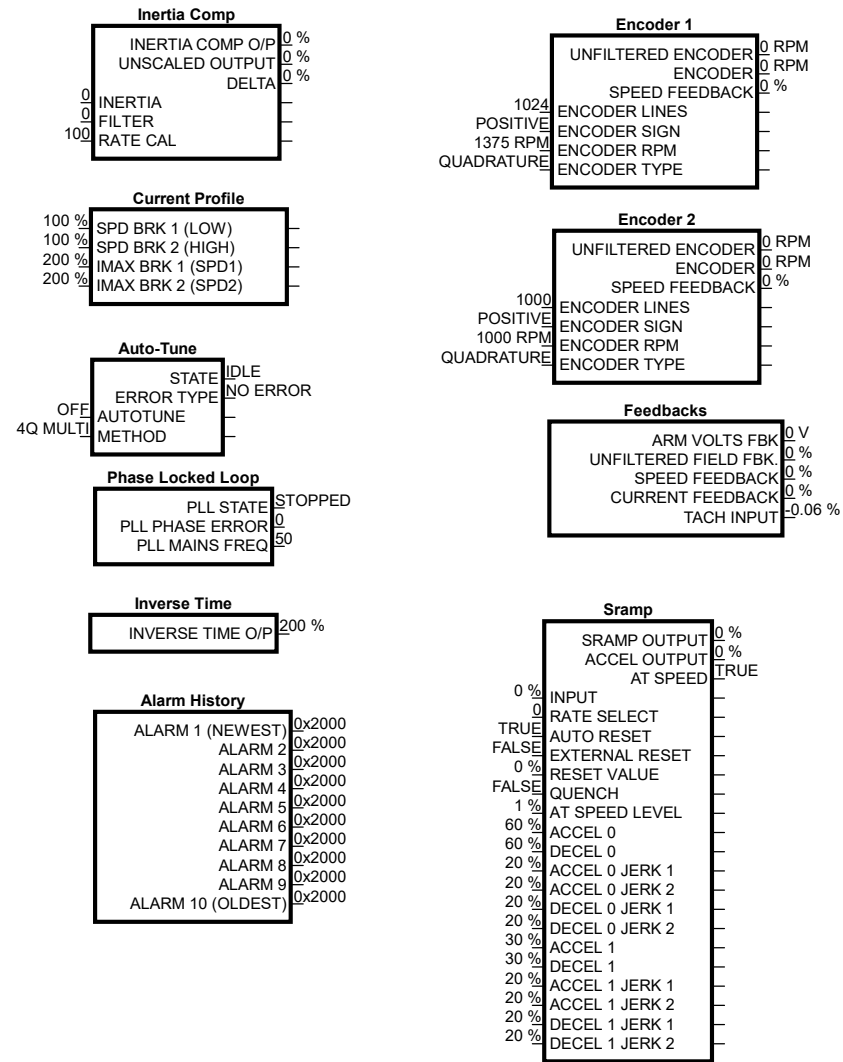

Configuration for version 8.x 590 Plus drive.

DWN			SIZE A	DWG. NO.	RFA
CHK		/1/T590v8_1.590.001	ISSUE		
APP			SCALE	SHEET	1 OF 4
EDIT	LOC				

Configuration for version 8.x 590 Plus drive.

DWN		SIZE A	DWG. NO.	RFA
CHK		/1/T590v8_1.590.001		ISSUE
APP		SCALE	SHEET	2 OF 4
EDIT	LOC			

Configuration for version 8.x 590 Plus drive.

DWN			SIZE A	DWG. NO.	RFA
CHK		/1/T590v8_1.590.001	ISSUE		
APP			SCALE	SHEET	3 OF 4
EDIT	LOC				

Configuration for version 8.x 590 Plus drive.

DWN		SIZE A	DWG. NO.	RFA
CHK		/1/T590v8_1.590.001		ISSUE
APP		SCALE	SHEET	4 OF 4
EDIT	LOC			