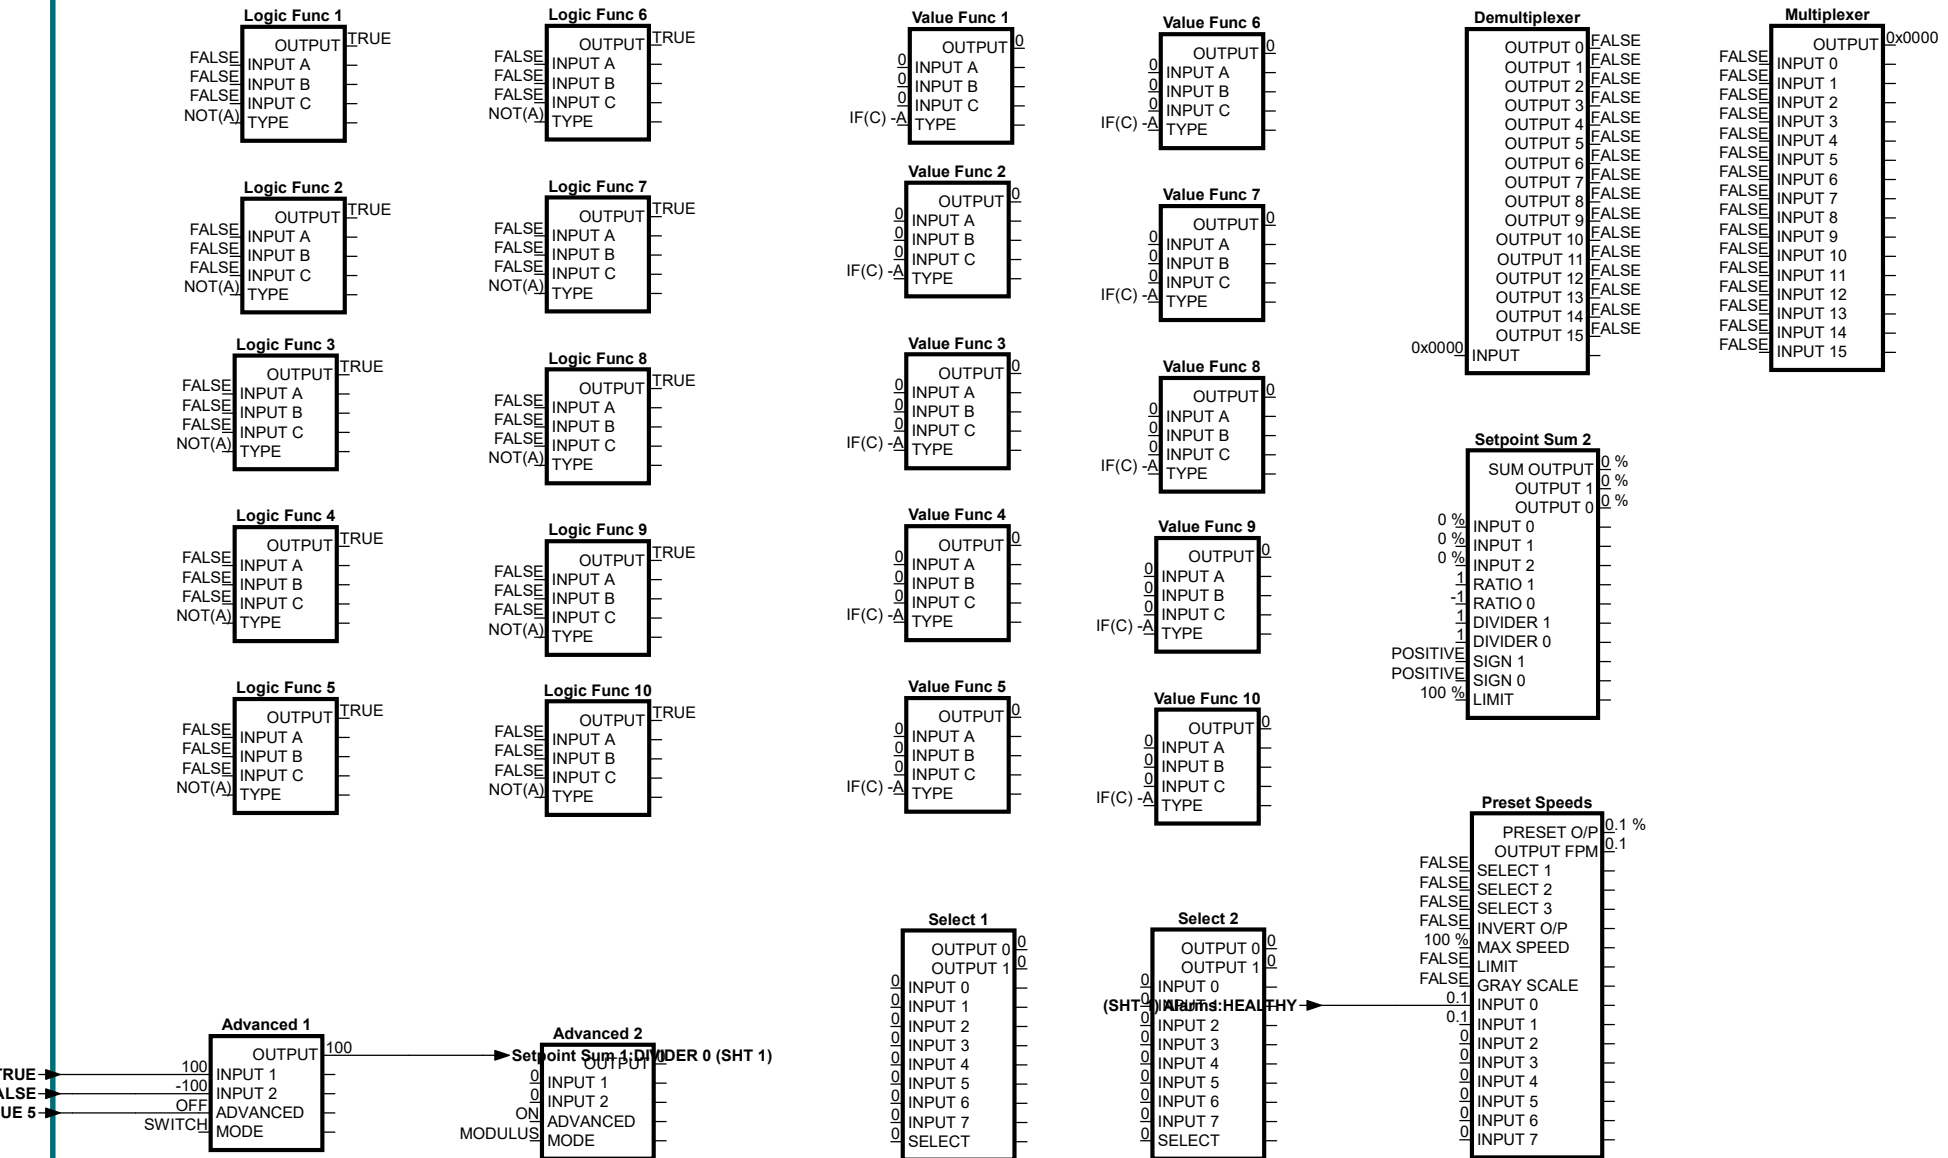

Configuration for version 8.x 590 Plus drive.

DWN			SIZE A	DWG. NO.	RFA
CHK		/1/T590v8_1.590.001	ISSUE		
APP			SCALE	SHEET	1 OF 4
EDIT	LOC				

Configuration for version 8.x 590 Plus drive.

DWN		SIZE A	DWG. NO.	RFA
CHK		/1/T590v8_1.590.001		ISSUE
APP		SCALE	SHEET	2 OF 4
EDIT	LOC			

Configuration for version 8.x 590 Plus drive.

DWN			SIZE A	DWG. NO.	RFA
CHK		/1/T590v8_1.590.001	ISSUE		
APP			SCALE	SHEET	3 OF 4
EDIT	LOC				

Configuration for version 8.x 590 Plus drive.

DWN		SIZE A	DWG. NO.	RFA
CHK		/1/T590v8_1.590.001		ISSUE
APP		SCALE	SHEET	4 OF 4
EDIT	LOC			