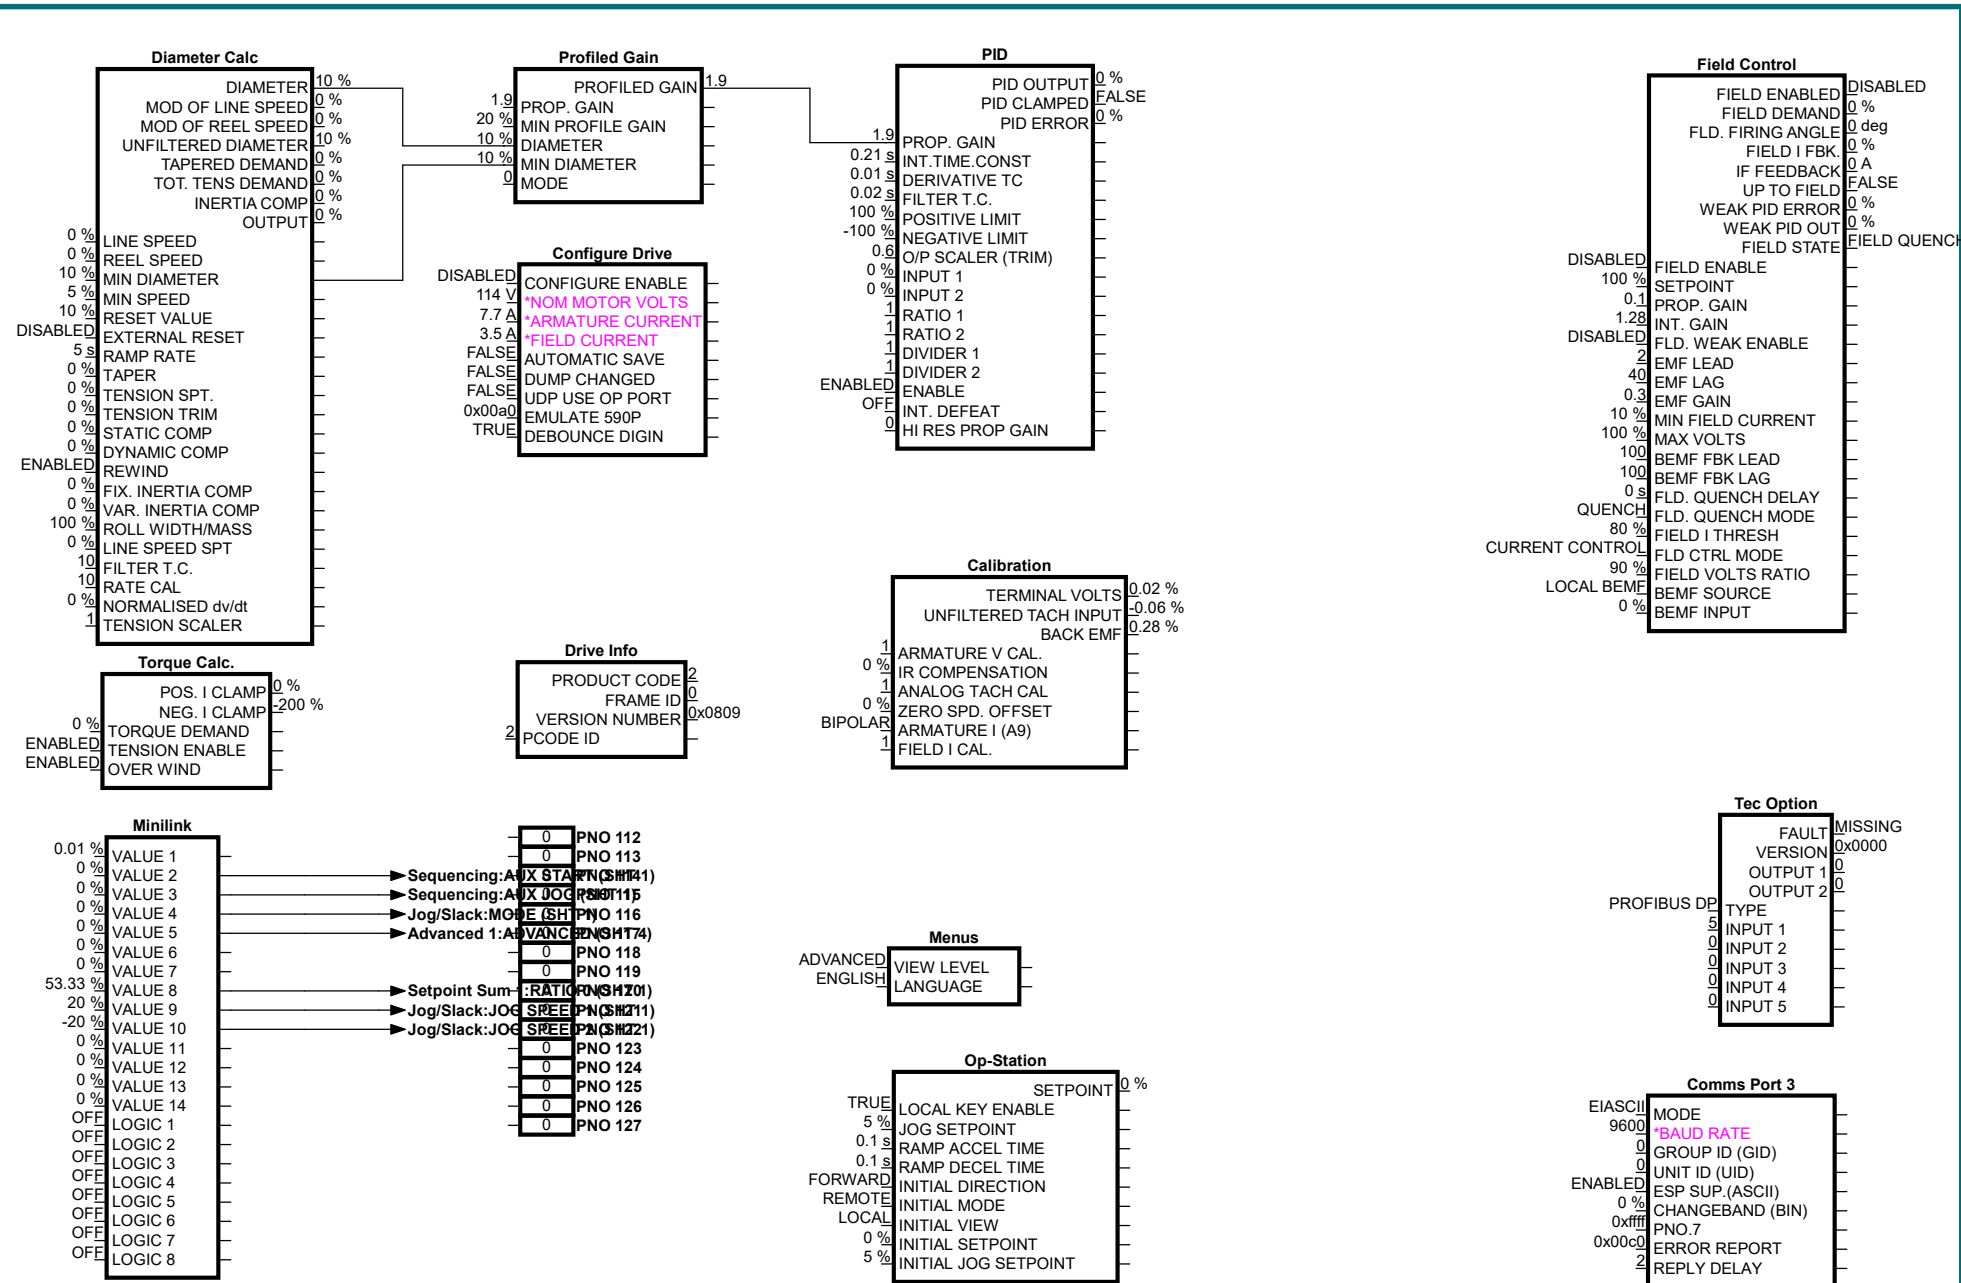

Configuration for version 8.x 590 Plus drive.

DWN			SIZE A	DWG. NO.	RFA
CHK		/1/T590v8_1.590.001	ISSUE		
APP			SCALE	SHEET	1 OF 4
EDIT	LOC				

Configuration for version 8.x 590 Plus drive.

DWN		SIZE A	DWG. NO.	RFA
CHK		/1/T590v8_1.590.001		ISSUE
APP		SCALE	SHEET	2 OF 4
EDIT	LOC			

Configuration for version 8.x 590 Plus drive.

DWN			SIZE A	DWG. NO.	RFA
CHK		/1/T590v8_1.590.001	ISSUE		
APP			SCALE	SHEET	3 OF 4
EDIT	LOC				

Configuration for version 8.x 590 Plus drive.

DWN		SIZE A	DWG. NO.	RFA
CHK		/1/T590v8_1.590.001		ISSUE
APP		SCALE	SHEET	4 OF 4
EDIT	LOC			